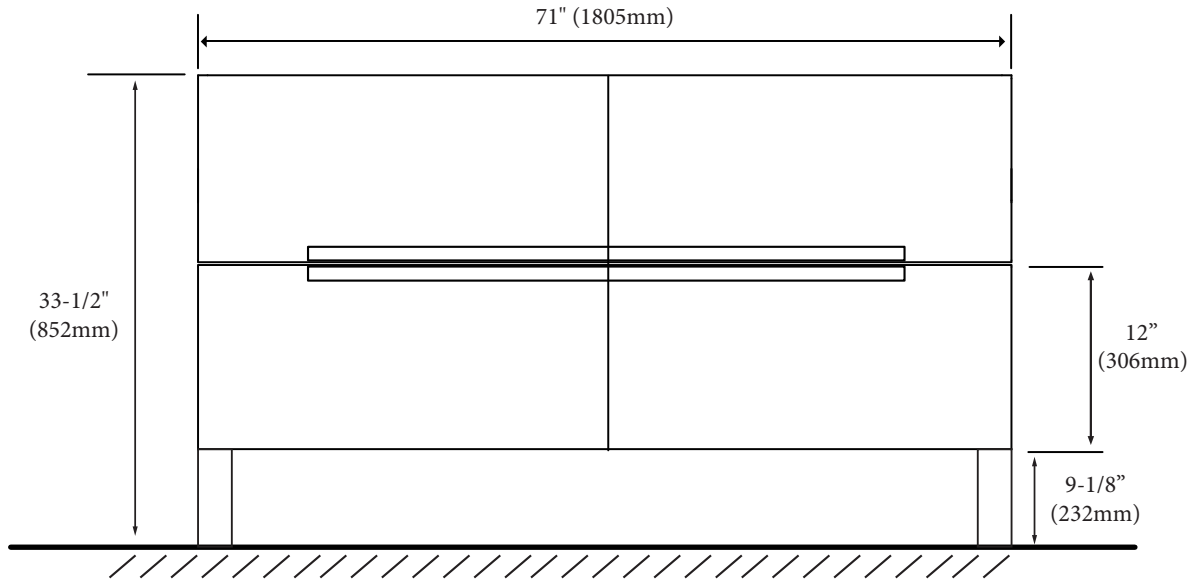

Soho - 72" Double Bowl

Specification & Installation Guide

Features

- Free standing 72" Double Bowl Vanity : 33-1/2" (852mm)H x 18"(458mm) D x 71" (1805mm)W
- Furniture grade plywood layered with solid wood veneer and protected with several coats of polyurethane (No particle board or MDF used).
- Matching finish inside out
- Four fully adjustable drawers with full-extension soft-close European hardware.
- Drawers includes adjustable tempered glass dividers and retainers.
- Handle option: Polished chrome or brushed nickel.

Top/Basin options

- Quartzstone™ top & white under mount ceramic basin
- Glossy White X-Stone top/basin
- Glossy or Matte White X-Stone flat countertop

Package Dimensions

73" x 22" x 28"

Weight

223 lbs. / 102 kgs

Soho - 72" Double Bowl

FRONT VIEW

TOP VIEW

Soho - 72" Double Bowl

Specification & Installation Guide

SIDE VIEW

ROUGH-IN DIMENSIONS

Soho - 72" Double Bowl