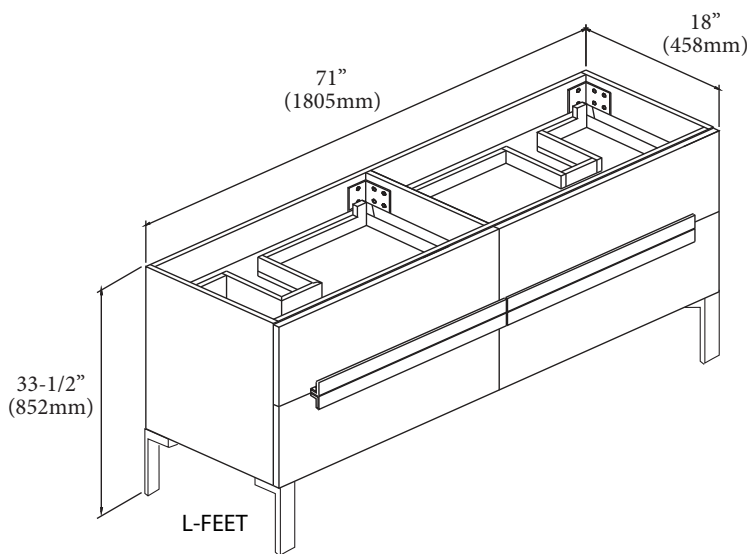

Soho - 72" Double Bowl

Specification & Installation Guide

Features

- Free standing 72" Double Bowl Vanity : 33-1/2" (852mm)H x 18"(458mm) D x 71" (1805mm)W
- Furniture grade plywood layered with solid wood veneer and protected with several coats of polyurethane (No particle board or MDF used).
- Matching finish inside out
- Four fully adjustable drawers with full-extension soft-close European hardware.
- Drawers includes adjustable tempered glass dividers and retainers.
- Handle option: Polished chrome or brushed nickel.

Top/Basin options

- Quartzstone™ top & white under mount ceramic basin
- Glossy White X-Stone top/basin
- Glossy or Matte White X-Stone flat countertop

Package Dimensions

73" x 22" x 28"

Weight

223 lbs. / 102 kgs

Soho - 72" Double Bowl

FRONT VIEW

TOP VIEW

Soho - 72" Double Bowl

Specification & Installation Guide

SIDE VIEW

ROUGH-IN DIMENSIONS

Soho - 72" Double Bowl