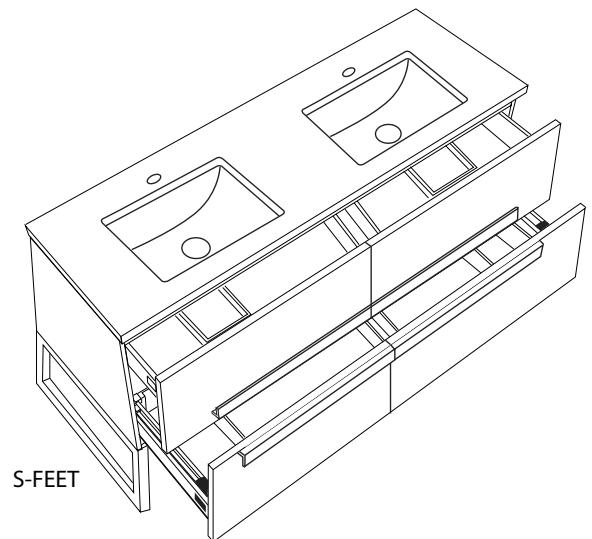

Soho - 72" Double Bowl

Specification & Installation Guide

Features

- Free standing 72" Double Bowl Vanity : 33-1/2" (852mm)H x 18"(458mm) D x 71" (1805mm)W
- Furniture grade plywood layered with solid wood veneer and protected with several coats of polyurethane (No particle board or MDF used).
- Matching finish inside out
- Four fully adjustable drawers with full-extension soft-close European hardware.
- Drawers includes adjustable tempered glass dividers and retainers.
- Handle option: Polished chrome or brushed nickel.

Top/Basin options

- Quartzstone™ top & white under mount ceramic basin
- Glossy White X-Stone top/basin
- Glossy or Matte White X-Stone flat countertop

Package Dimensions

73" x 22" x 28"

Weight

223 lbs. / 102 kgs

Soho - 72" Double Bowl

FRONT VIEW

TOP VIEW

Soho - 72" Double Bowl

Specification & Installation Guide

SIDE VIEW

ROUGH-IN DIMENSIONS

Soho - 72" Double Bowl