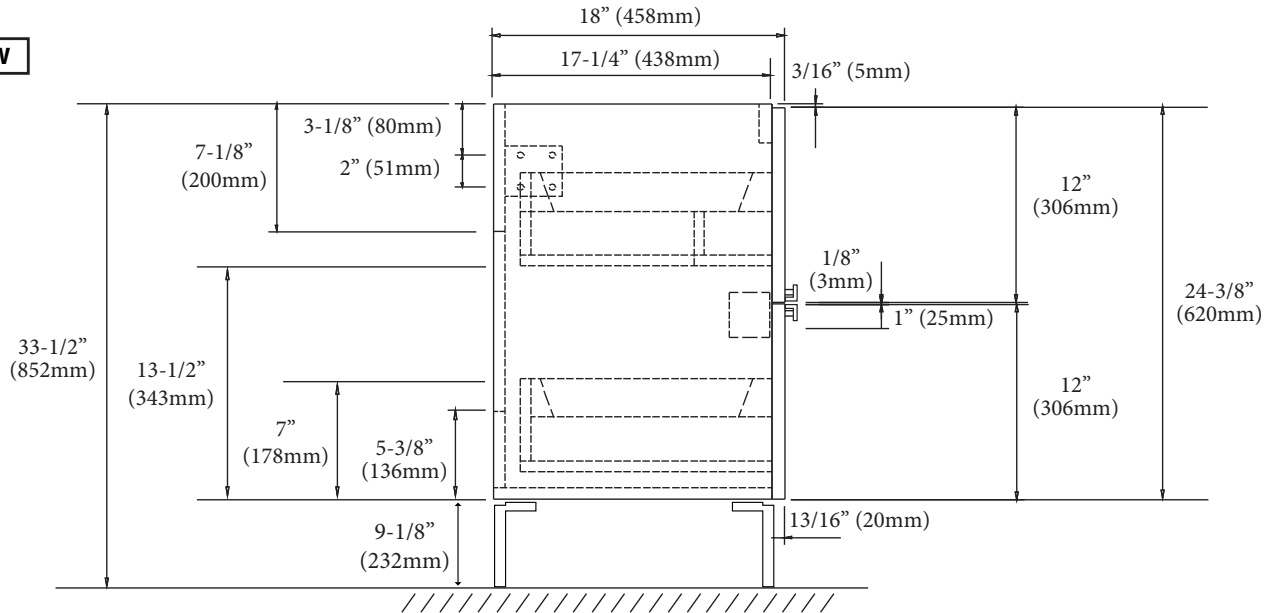

Soho - 72" Double Bowl

Specification & Installation Guide

Features

- Free standing 72" Double Bowl Vanity : 33-1/2" (852mm)H x 18"(458mm) D x 71" (1805mm)W
- Furniture grade plywood layered with solid wood veneer and protected with several coats of polyurethane (No particle board or MDF used).
- Matching finish inside out
- Four fully adjustable drawers with full-extension soft-close European hardware.
- Drawers includes adjustable tempered glass dividers and retainers.
- Handle option: Polished chrome or brushed nickel.

Top/Basin options

- Quartzstone™ top & white under mount ceramic basin
- Glossy White X-Stone top/basin
- Glossy or Matte White X-Stone flat countertop

Package Dimensions

73" x 22" x 28"

Weight

223 lbs. / 102 kgs

Soho - 72" Double Bowl

FRONT VIEW

TOP VIEW

Soho - 72" Double Bowl

Specification & Installation Guide

SIDE VIEW

ROUGH-IN DIMENSIONS

Soho - 72" Double Bowl

Specification & Installation Guide

INSTALLATION INSTRUCTIONS

1. Install legs

1. Place feet in indicated positions.
2. Mark screw locations.
3. Pre-drill holes with 5/64, 3/32 or 7/64 drill bit about 1/2" deep.
4. **DO NOT OVER TIGHTEN THE SCREWS. DOING SO WILL SPLIT THE WOOD SIDE PANEL.**
5. If using a regular battery drill, set clutch to minimum and increase setting as needed.
6. **DO NOT USE AN IMPACT DRILL. IT WILL SPLIT THE WOOD SIDE PANEL.**