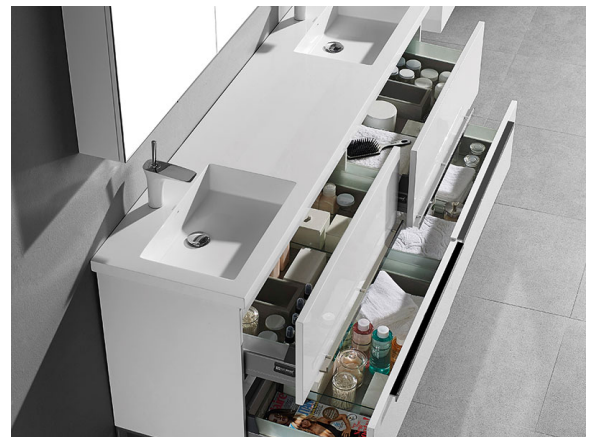

Soho - 72" Double Bowl

Specification & Installation Guide

Features

- Free standing 72" Double Bowl Vanity : 33-1/2" (852mm)H x 18"(458mm) D x 71" (1805mm)W
- Furniture grade plywood layered with solid wood veneer and protected with several coats of polyurethane (No particle board or MDF used).
- Matching finish inside out
- Four fully adjustable drawers with full-extension soft-close European hardware.
- Drawers includes adjustable tempered glass dividers and retainers.
- Handle option: Polished chrome or brushed nickel.

Top/Basin options

- Quartzstone™ top & white under mount ceramic basin
- Glossy White X-Stone top/basin
- Glossy or Matte White X-Stone flat countertop

Package Dimensions

73" x 22" x 28"

Weight

223 lbs. / 102 kgs

Soho - 72" Double Bowl

FRONT VIEW

TOP VIEW

Soho - 72" Double Bowl

Specification & Installation Guide

SIDE VIEW

ROUGH-IN DIMENSIONS

Soho - 72" Double Bowl