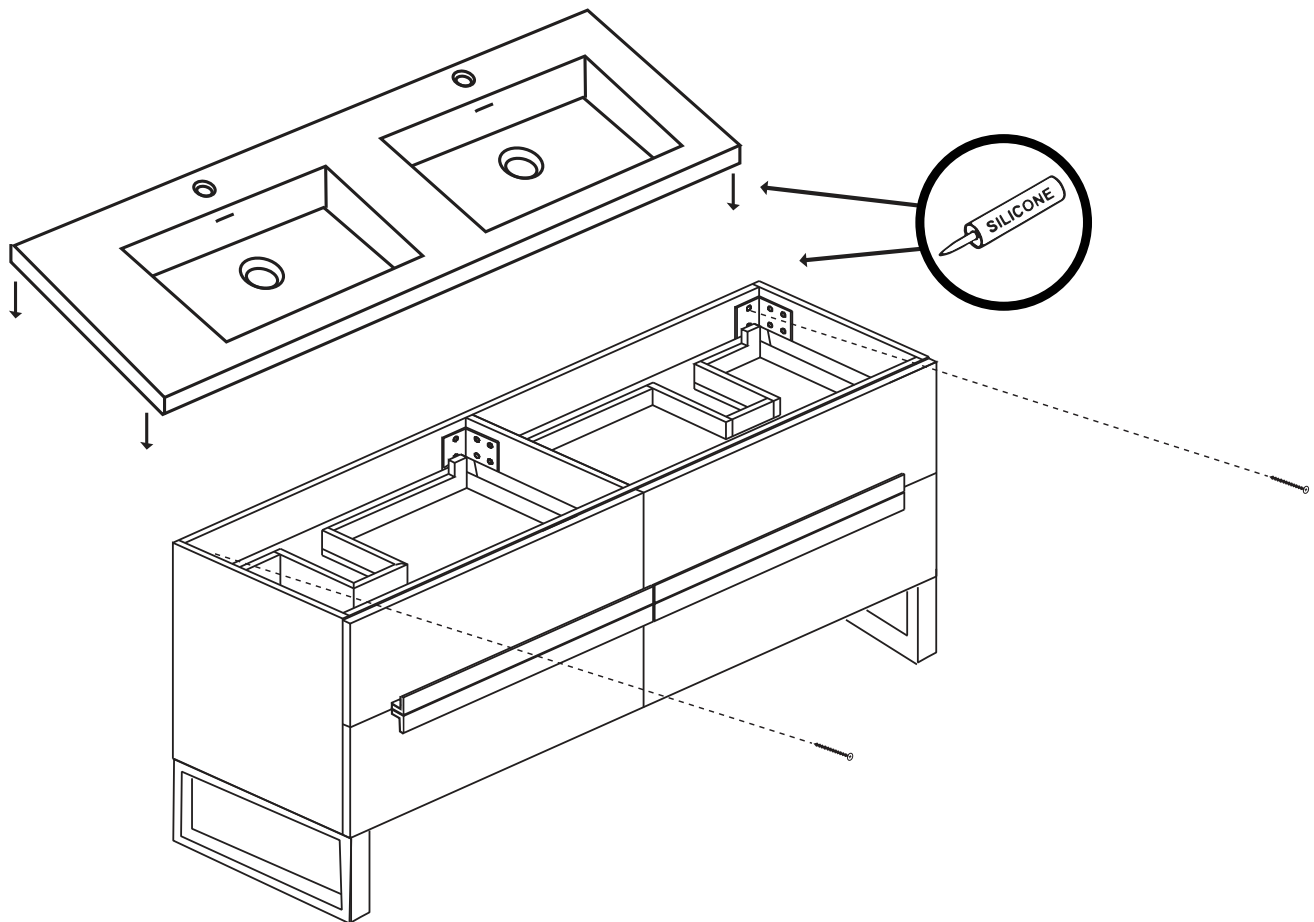

Soho - 72" Double Bowl

Specification & Installation Guide

Features

- Free standing 72" Double Bowl Vanity : 33-1/2" (852mm)H x 18"(458mm) D x 71" (1805mm)W
- Furniture grade plywood layered with solid wood veneer and protected with several coats of polyurethane (No particle board or MDF used).
- Matching finish inside out
- Four fully adjustable drawers with full-extension soft-close European hardware.
- Drawers includes adjustable tempered glass dividers and retainers.
- Handle option: Polished chrome or brushed nickel.

Soho - 72" Double Bowl

FRONT VIEW

TOP VIEW

Soho - 72" Double Bowl

Specification & Installation Guide

SIDE VIEW

ROUGH-IN DIMENSIONS

Soho - 72" Double Bowl

Specification & Installation Guide

INSTALLATION INSTRUCTIONS

1. Install legs

1. Place feet in indicated positions.
2. Mark screw locations.
3. Pre-drill holes with 5/64, 3/32 or 7/64 drill bit about 1/2" deep.
4. **DO NOT OVER TIGHTEN THE SCREWS. DOING SO WILL SPLIT THE WOOD SIDE PANEL.**
5. If using a regular battery drill, set clutch to minimum and increase setting as needed.
6. **DO NOT USE AN IMPACT DRILL. IT WILL SPLIT THE WOOD SIDE PANEL.**

04 | Page

Soho - 72" Double Bowl

Specification & Installation Guide

CABINET PLACEMENT & INSTALLATION - SECURE CABINET TO WALL

- 1) Level cabinet in position
- 2) Secure cabinet with screws in drywall studs
- 3) Install countertop with silicone