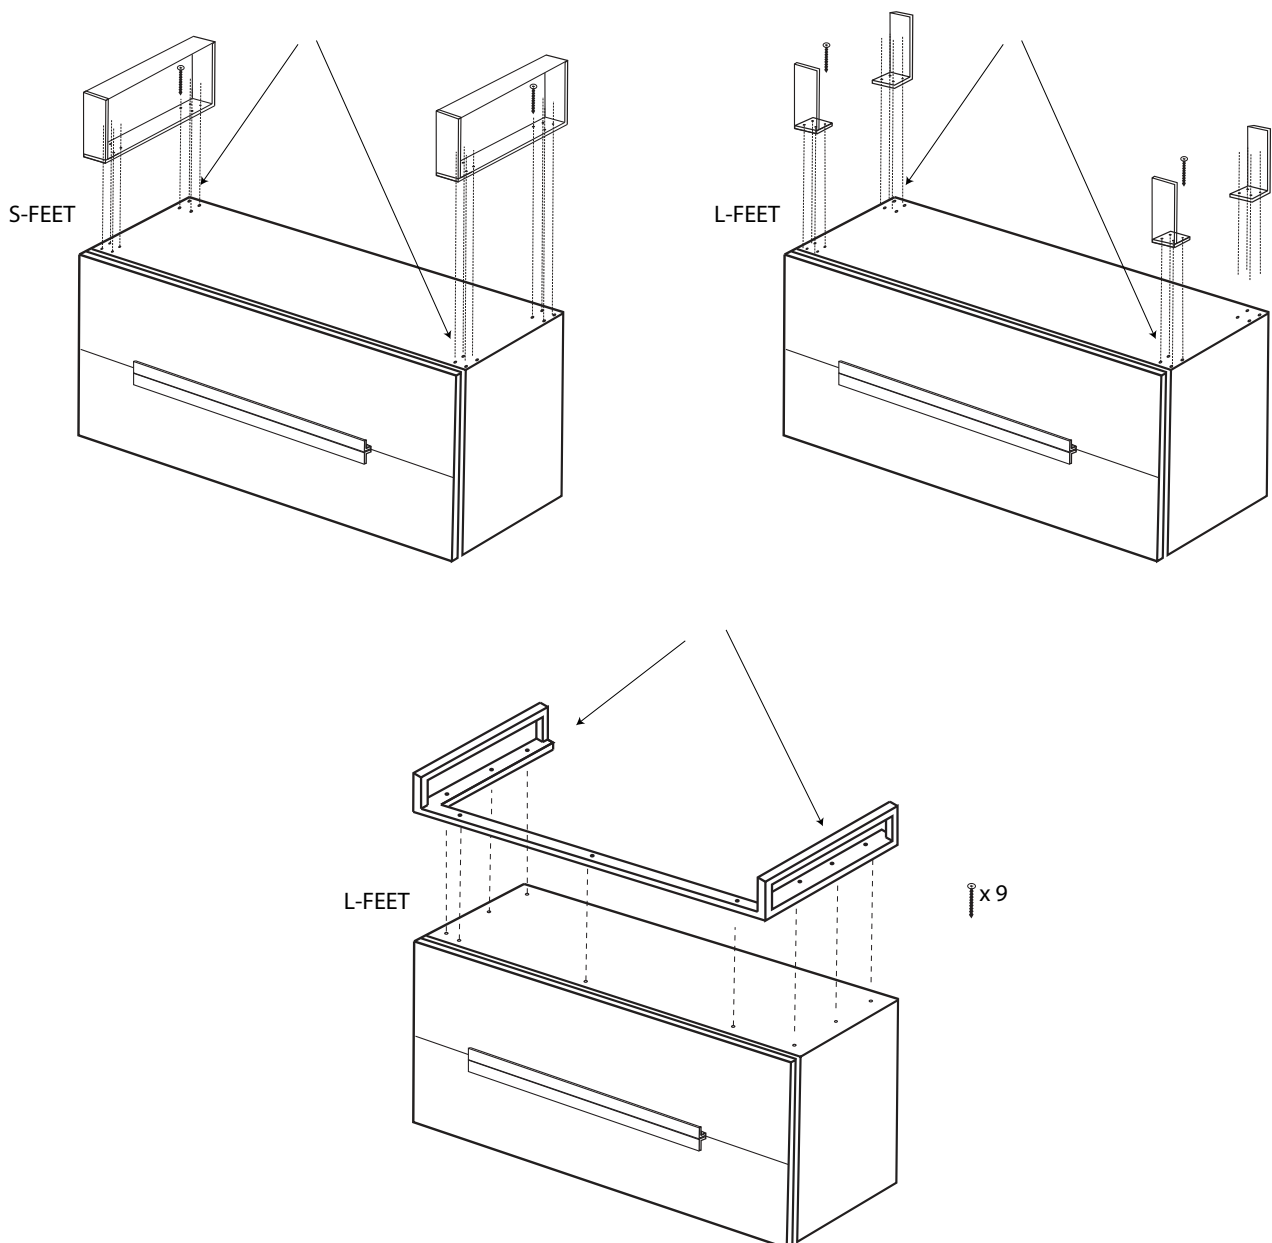

Soho - 72" Double Bowl

Specification & Installation Guide

Features

- Free standing 72" Double Bowl Vanity : 33-1/2" (852mm)H x 18"(458mm) D x 71" (1805mm)W
- Furniture grade plywood layered with solid wood veneer and protected with several coats of polyurethane (No particle board or MDF used).
- Matching finish inside out
- Four fully adjustable drawers with full-extension soft-close European hardware.
- Drawers includes adjustable tempered glass dividers and retainers.
- Handle option: Polished chrome or brushed nickel.

Soho - 72" Double Bowl

FRONT VIEW

TOP VIEW

Soho - 72" Double Bowl

Specification & Installation Guide

SIDE VIEW

ROUGH-IN DIMENSIONS

Soho - 72" Double Bowl

Specification & Installation Guide

INSTALLATION INSTRUCTIONS

1. Install legs

1. Place feet in indicated positions.
2. Mark screw locations.
3. Pre-drill holes with 5/64, 3/32 or 7/64 drill bit about 1/2" deep.
4. **DO NOT OVER TIGHTEN THE SCREWS. DOING SO WILL SPLIT THE WOOD SIDE PANEL.**
5. If using a regular battery drill, set clutch to minimum and increase setting as needed.
6. **DO NOT USE AN IMPACT DRILL. IT WILL SPLIT THE WOOD SIDE PANEL.**