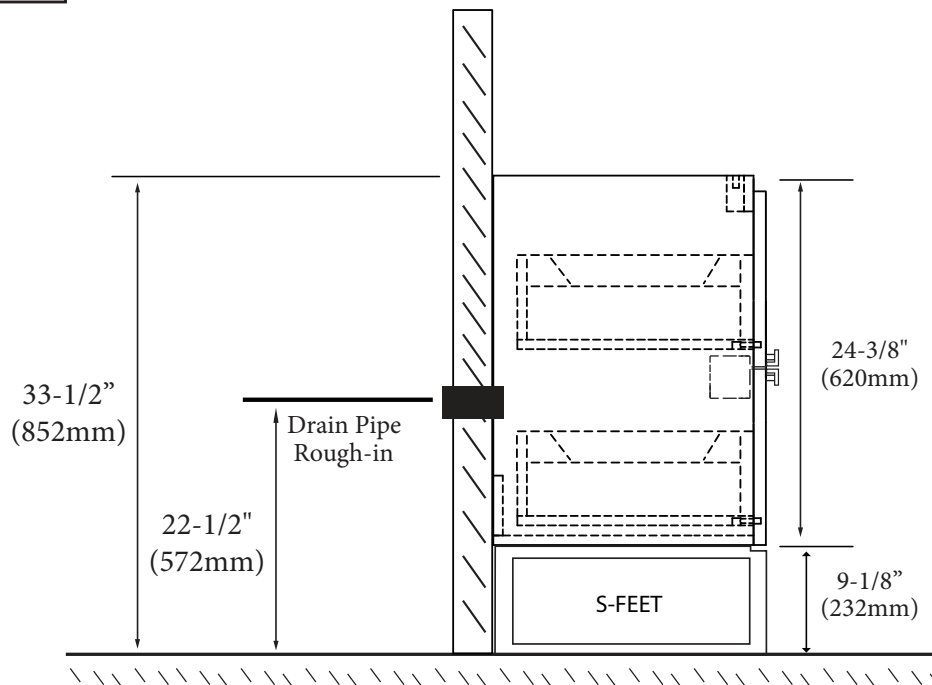

Soho - 72" Double Bowl

Specification & Installation Guide

Features

- Free standing 72" Double Bowl Vanity : 33-1/2" (852mm)H x 18"(458mm) D x 71" (1805mm)W
- Furniture grade plywood layered with solid wood veneer and protected with several coats of polyurethane (No particle board or MDF used).
- Matching finish inside out
- Four fully adjustable drawers with full-extension soft-close European hardware.
- Drawers includes adjustable tempered glass dividers and retainers.
- Handle option: Polished chrome or brushed nickel.

Top/Basin options

- Quartzstone™ top & white under mount ceramic basin
- Glossy White X-Stone top/basin
- Glossy or Matte White X-Stone flat countertop

Package Dimensions

73" x 22" x 28"

Weight

223 lbs. / 102 kgs

Soho - 72" Double Bowl

FRONT VIEW

TOP VIEW

Soho - 72" Double Bowl

Specification & Installation Guide

SIDE VIEW

ROUGH-IN DIMENSIONS

Soho - 72" Double Bowl

Specification & Installation Guide

INSTALLATION INSTRUCTIONS

1. Install legs

1. Place feet in indicated positions.
2. Mark screw locations.
3. Pre-drill holes with 5/64, 3/32 or 7/64 drill bit about 1/2" deep.
4. **DO NOT OVER TIGHTEN THE SCREWS. DOING SO WILL SPLIT THE WOOD SIDE PANEL.**
5. If using a regular battery drill, set clutch to minimum and increase setting as needed.
6. **DO NOT USE AN IMPACT DRILL. IT WILL SPLIT THE WOOD SIDE PANEL.**