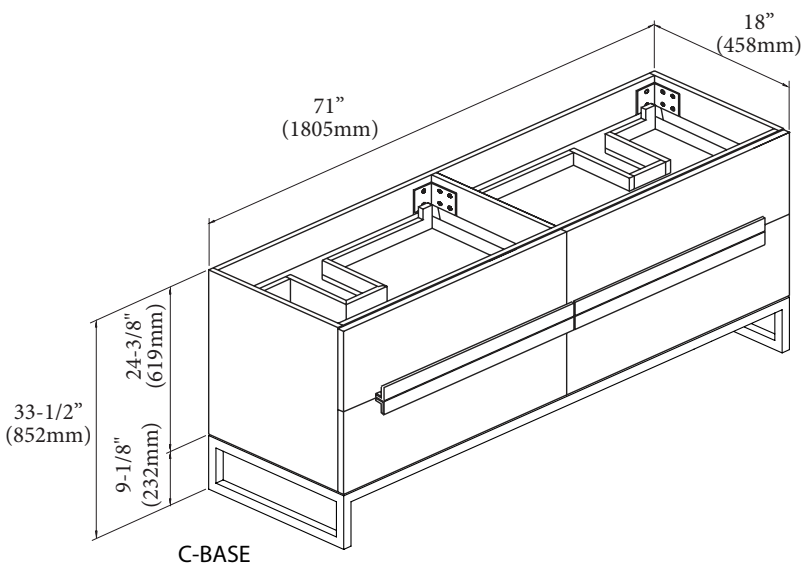

Soho - 72" Double Bowl

Specification & Installation Guide

Features

- Free standing 72" Double Bowl Vanity : 33-1/2" (852mm)H x 18"(458mm) D x 71" (1805mm)W
- Furniture grade plywood layered with solid wood veneer and protected with several coats of polyurethane (No particle board or MDF used).
- Matching finish inside out
- Four fully adjustable drawers with full-extension soft-close European hardware.
- Drawers includes adjustable tempered glass dividers and retainers.
- Handle option: Polished chrome or brushed nickel.

Top/Basin options

- Quartzstone™ top & white under mount ceramic basin
- Glossy White X-Stone top/basin
- Glossy or Matte White X-Stone flat countertop

Package Dimensions

73" x 22" x 28"

Weight

223 lbs. / 102 kgs

Soho - 72" Double Bowl

FRONT VIEW

TOP VIEW

Soho - 72" Double Bowl

Specification & Installation Guide

SIDE VIEW

ROUGH-IN DIMENSIONS

Soho - 72" Double Bowl