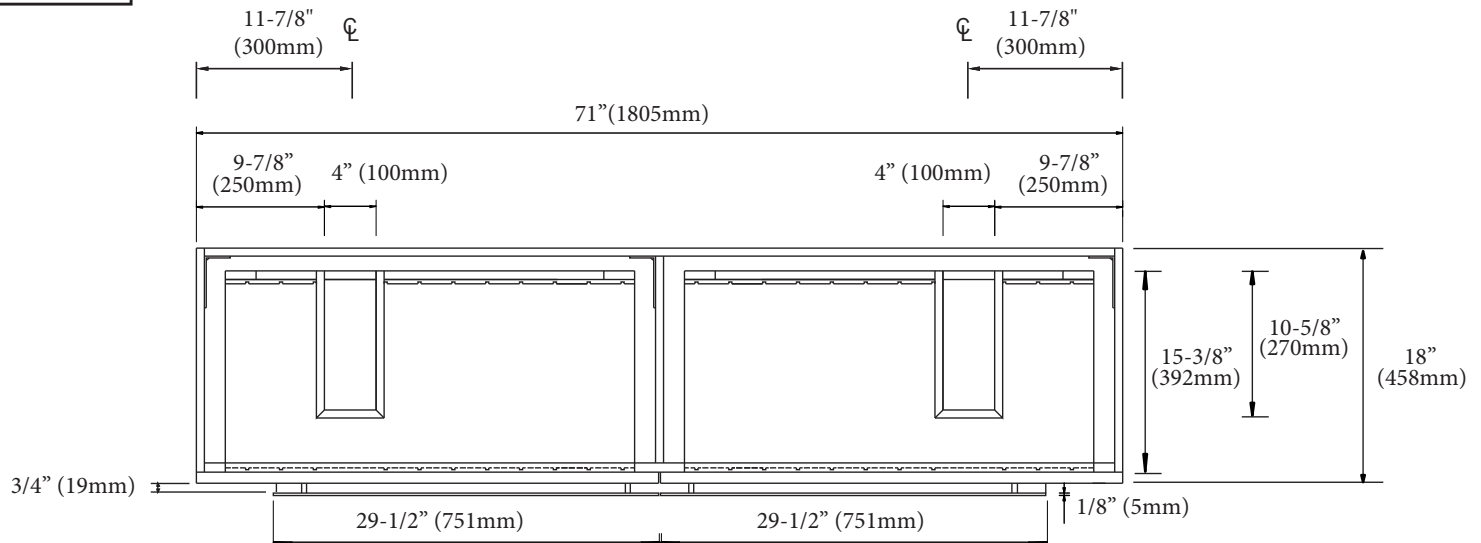

Soho - 72" Double Bowl

Specification & Installation Guide

Features

- Free standing 72" Double Bowl Vanity : 33-1/2" (852mm)H x 18"(458mm) D x 71" (1805mm)W
- Furniture grade plywood layered with solid wood veneer and protected with several coats of polyurethane (No particle board or MDF used).
- Matching finish inside out
- Four fully adjustable drawers with full-extension soft-close European hardware.
- Drawers includes adjustable tempered glass dividers and retainers.
- Handle option: Polished chrome or brushed nickel.

Top/Basin options

- Quartzstone™ top & white under mount ceramic basin
- Glossy White X-Stone top/basin
- Glossy or Matte White X-Stone flat countertop

Package Dimensions

73" x 22" x 28"

Weight

223 lbs. / 102 kgs

Soho - 72" Double Bowl

FRONT VIEW

TOP VIEW

Soho - 72" Double Bowl

Specification & Installation Guide

SIDE VIEW

ROUGH-IN DIMENSIONS

Soho - 72" Double Bowl